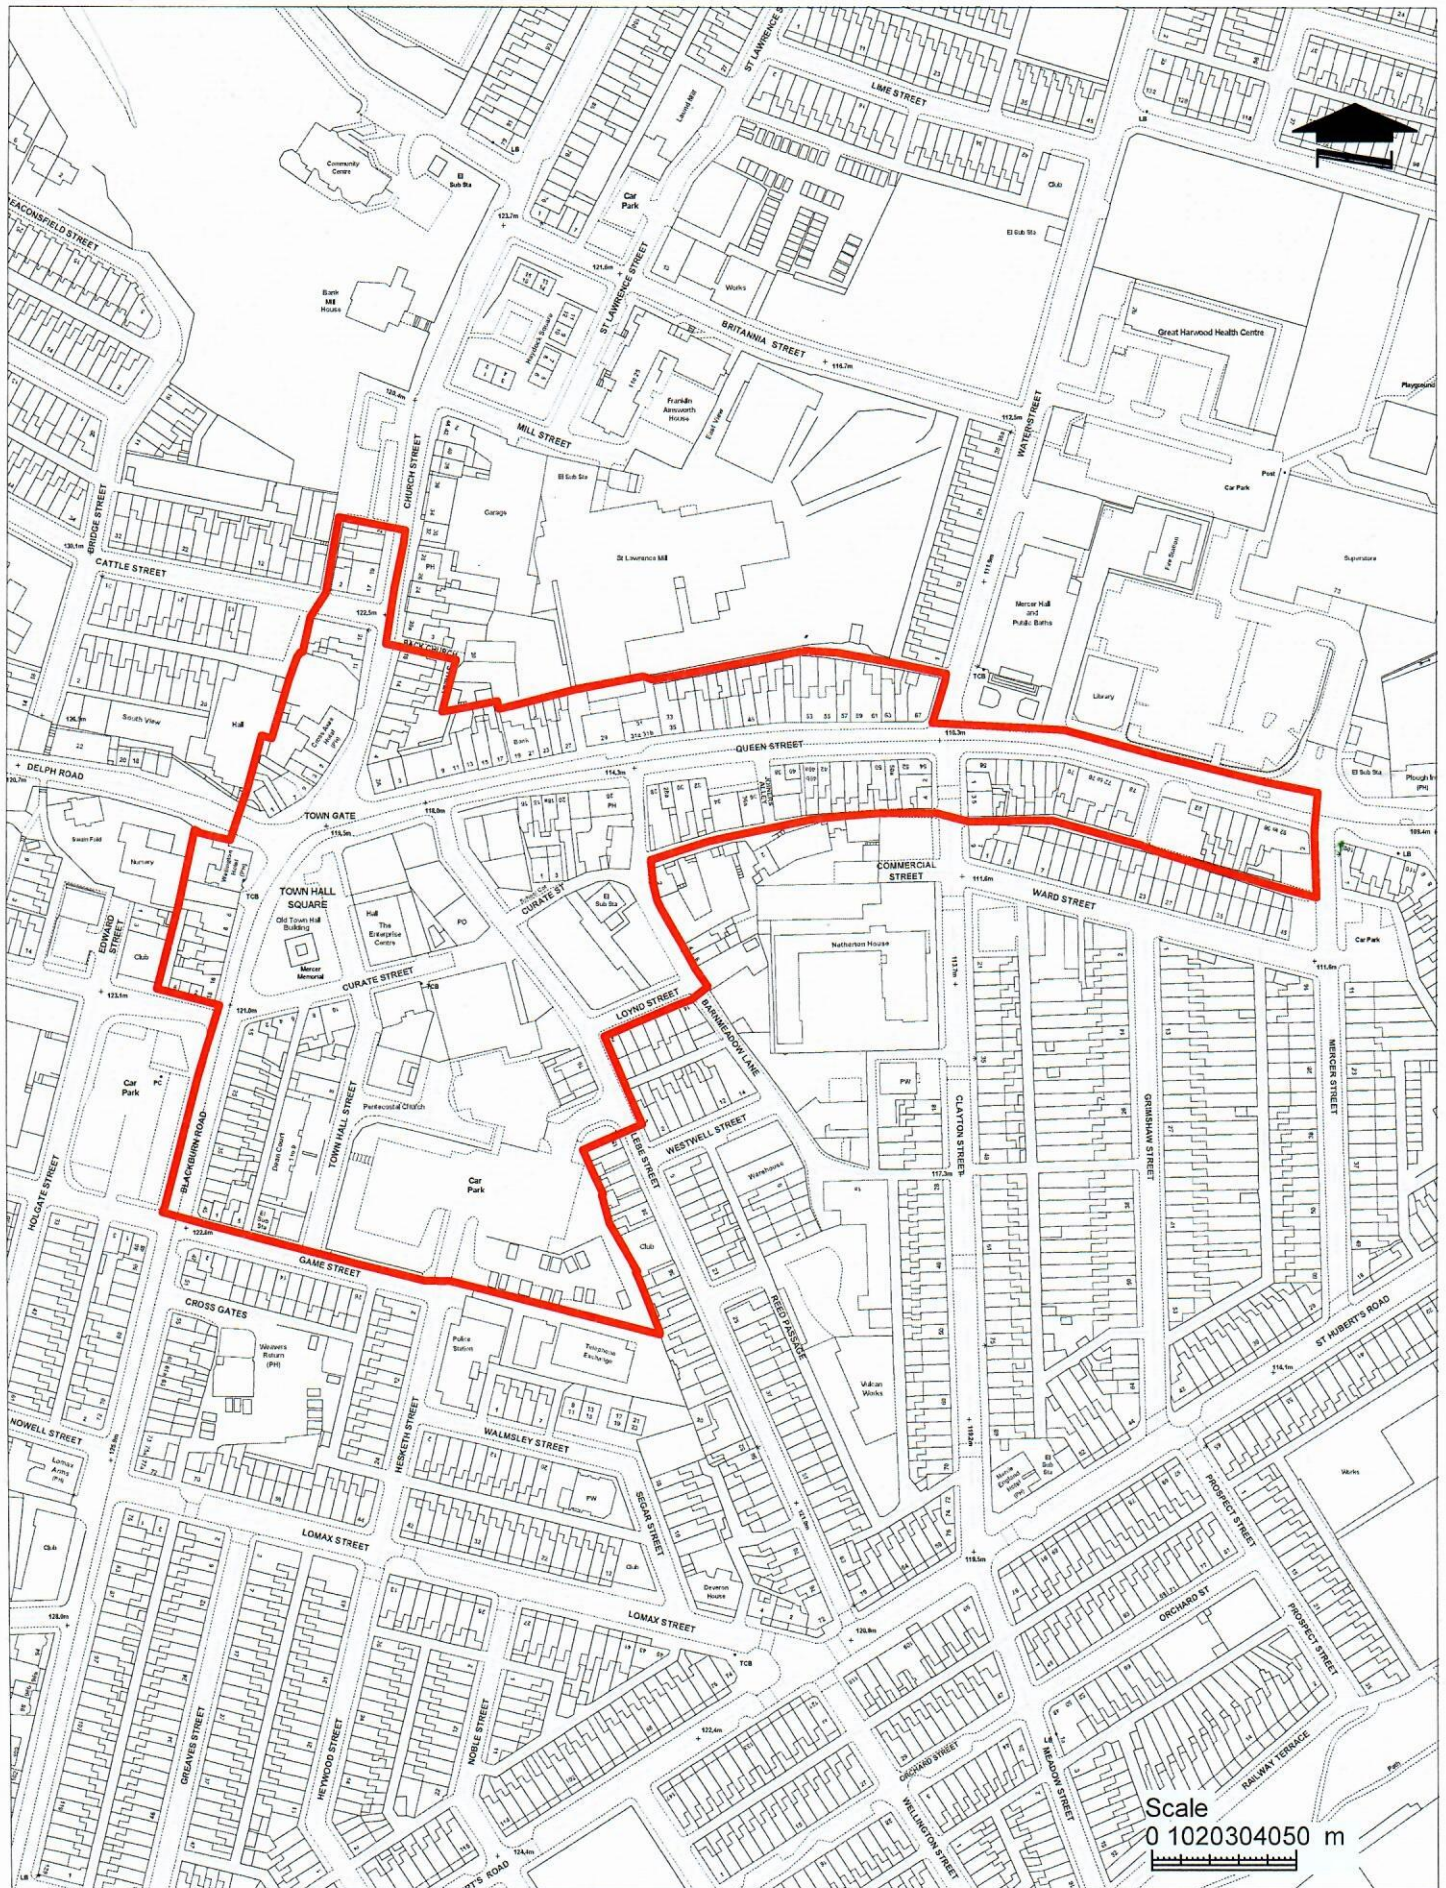

Title - Clayton le Moors Shopping Centre

Title - Great Harwood Centre

Produced using GGP. Contains OS data ©
Crown copyright (2015)
Date - 11/12/2015

O.S. Licence : 100022321

Scale - 1:2500