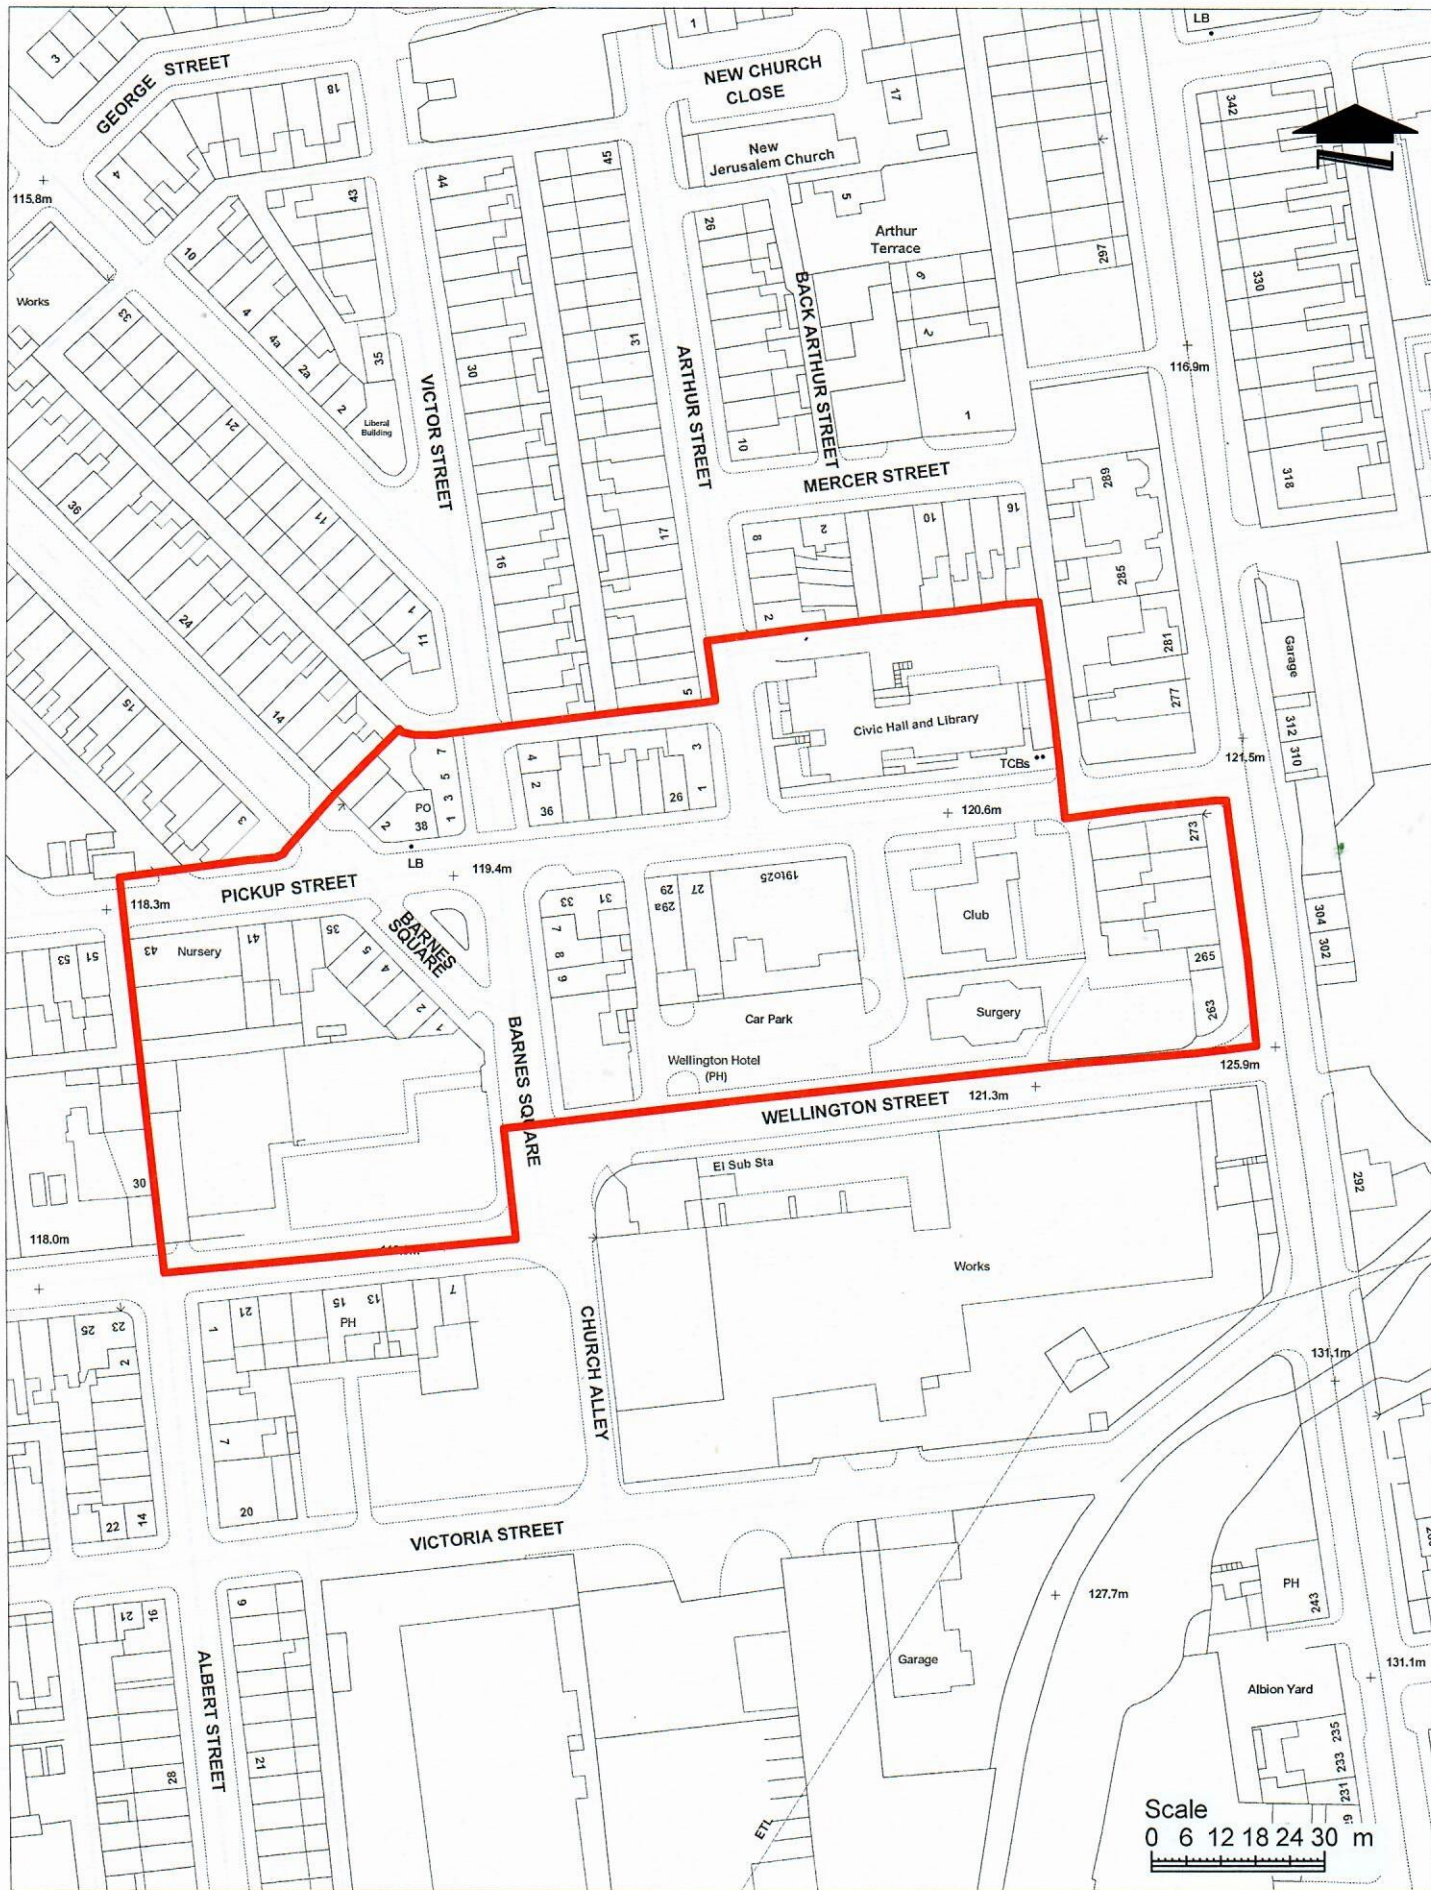

Title - Clayton le Moors Shopping Centre

Title - Great Harwood Centre

Produced using GGP. Contains OS data ©
Crown copyright (2015)
Date - 11/12/2015

O.S. Licence : 100022321

Scale - 1:2500